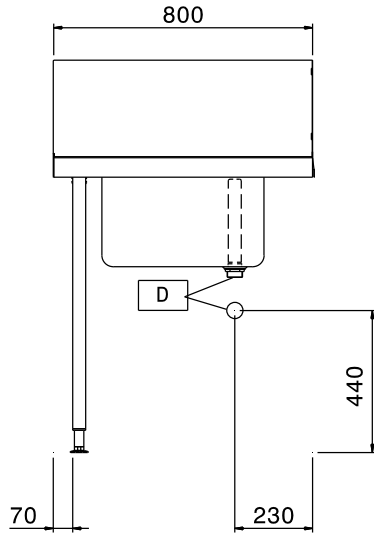

Short Form Specification

Item No. _____

For hood type dishwashers. Constructed in 304 AISI stainless steel with backsplash mm250h. N. 2 square 40x40mm tubular legs on height-adjustable feet. Bowl size mm500x400x300h with overflow pipe and drain hole. Basket direction: from left to right.

Main Features

- Supplied knocked-down and easy to assemble.
- Designed for 500x500 mm dishwashing racks.
- Plain undershelves and pre-rinse units available as optional accessories.

Construction

- Stainless steel feet 50 mm adjustable in height to ensure that tables drain back into the dishwasher.
- Included splashback to prevent water spatter.
- Deep anti-drip profiles completely folded with lower edge for safe and easy cleaning.
- All surfaces smooth with polished finish.
- 40x40 mm square tubular legs in AISI 304 stainless steel.
- 304 AISI stainless steel construction throughout.
- To be secured to the dishwasher and fitted with one pair of legs at the other end.
- Bowl size 500x400x300h with drain hole and strainer.

Optional Accessories

- Double hole deck mounted elbow operated mixing temperature faucet with pre-rinse unit PNC 855379
- Deck mounted mixing temperature pre-rinse unit PNC 855380
- Wall mounted mixing temperature pre-rinse unit PNC 855381
- Single hole deck mounted mixing temperature pre-rinse unit PNC 855385
- Single hole deck mounted elbow operated mixing temperature faucet with pre-rinse unit PNC 855386
- Single hole deck mounted riser add-on mixing temperature faucet with pre-rinse unit PNC 855389
- Undershef for Dishwasher table, 800mm PNC 865351
- Floor fastening kit for 2 square legs PNC 865386
- Single plastic drain syphon 2 " for Sinks PNC 895313

APPROVAL: _____

Front

Side

Top

Key Information:

External dimensions, Width:	
865307 (BHHPTB08L)	800 mm
External dimensions, Depth:	745 mm
External dimensions, Height:	1170 mm
Net weight:	6 kg
Splashback Dimensions, Height:	300 mm
Basin dimensions:	500x400x300h