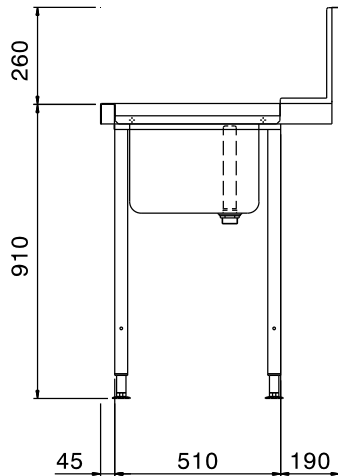

Short Form Specification

Item No. _____

For hood type dishwashers. Constructed in 304 AISI stainless steel with backsplash mm250h. N. 2 square 40x40mm tubular legs on height-adjustable feet. Bowl size mm500x400x300h with overflow pipe and drain hole. Basket direction: from left to right.

Main Features

- Supplied knocked-down and easy to assemble.
- Designed for 500x500 mm dishwashing racks.
- Plain undershelves and pre-rinse units available as optional accessories.

Construction

- Stainless steel feet 50 mm adjustable in height to ensure that tables drain back into the dishwasher.
- Included splashback to prevent water spatter.
- Deep anti-drip profiles completely folded with lower edge for safe and easy cleaning.
- All surfaces smooth with polished finish.
- 40x40 mm square tubular legs in AISI 304 stainless steel.
- 304 AISI stainless steel construction throughout.
- To be secured to the dishwasher and fitted with one pair of legs at the other end.
- Bowl size 500x400x300h with drain hole and strainer.

Optional Accessories

- Double hole deck mounted elbow operated mixing temperature faucet with pre-rinse unit PNC 855379
- Deck mounted mixing temperature pre-rinse unit PNC 855380
- Wall mounted mixing temperature pre-rinse unit PNC 855381
- Single hole deck mounted mixing temperature pre-rinse unit PNC 855385
- Single hole deck mounted elbow operated mixing temperature faucet with pre-rinse unit PNC 855386
- Single hole deck mounted riser add-on mixing temperature faucet with pre-rinse unit PNC 855389
- Undershef for Dishwasher table, 800mm PNC 865351
- Floor fastening kit for 2 square legs PNC 865386
- Single plastic drain syphon 2 " for Sinks PNC 895313

APPROVAL: _____

Front

Side

Top

Key Information:

External dimensions, Width:	
865307 (BHHPTB08L)	800 mm
External dimensions, Depth:	745 mm
External dimensions, Height:	1170 mm
Net weight:	6 kg
Splashback Dimensions, Height:	300 mm
Basin dimensions:	500x400x300h