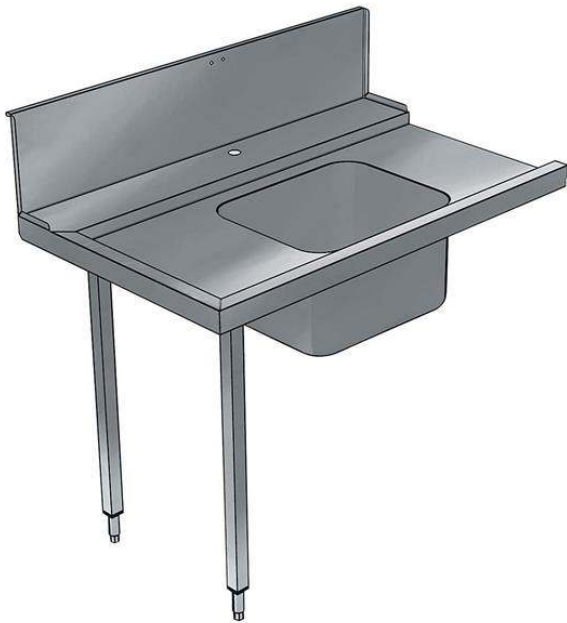

Handling System for Hood type Pre-wash Table with Bowl Left to Right, 800mm

ITEM # _____

MODEL # _____

NAME # _____

SIS # _____

AIA # _____

865307 (BHHPTB08L)

 Prewash table with
 500x400mm bowl for Hood
 Type, l>r, 800mm

Short Form Specification

Item No. _____

For hood type dishwashers. Constructed in 304 AISI stainless steel with backsplash mm250h. N. 2 square 40x40mm tubular legs on height-adjustable feet. Bowl size mm500x400x300h with overflow pipe and drain hole. Basket direction: from left to right.

Main Features

- Supplied knocked-down and easy to assemble.
- Designed for 500x500 mm dishwashing racks.
- Plain undershelves and pre-rinse units available as optional accessories.

Construction

- Stainless steel feet 50 mm adjustable in height to ensure that tables drain back into the dishwasher.
- Included splashback to prevent water spatter.
- Deep anti-drip profiles completely folded with lower edge for safe and easy cleaning.
- All surfaces smooth with polished finish.
- 40x40 mm square tubular legs in AISI 304 stainless steel.
- 304 AISI stainless steel construction throughout.
- To be secured to the dishwasher and fitted with one pair of legs at the other end.
- Bowl size 500x400x300h with drain hole and strainer.

Optional Accessories

- Double hole deck mounted elbow operated mixing temperature faucet with pre-rinse unit PNC 855379
- Deck mounted mixing temperature pre-rinse unit PNC 855380
- Wall mounted mixing temperature pre-rinse unit PNC 855381
- Single hole deck mounted mixing temperature pre-rinse unit PNC 855385
- Single hole deck mounted elbow operated mixing temperature faucet with pre-rinse unit PNC 855386
- Single hole deck mounted riser add-on mixing temperature faucet with pre-rinse unit PNC 855389
- Undershef for Dishwasher table, 800mm PNC 865351
- Floor fastening kit for 2 square legs PNC 865386
- Single plastic drain syphon 2 " for Sinks PNC 895313