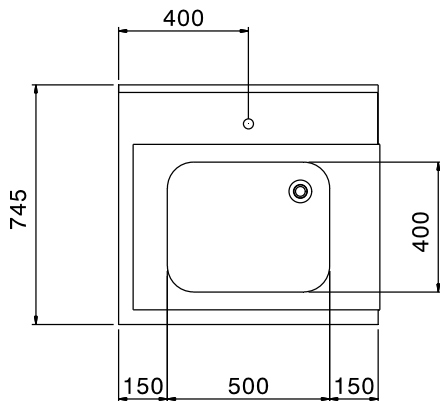

Short Form Specification

Item No. _____

For hood type dishwashers. Constructed in 304 AISI stainless steel with backsplash mm250h. N. 2 square 40x40mm tubular legs on height-adjustable feet. Bowl size mm500x400x300h with overflow pipe and drain hole. Basket direction: from left to right.

Main Features

- Supplied knocked-down and easy to assemble.
- Designed for 500x500 mm dishwashing racks.
- Plain undershelves and pre-rinse units available as optional accessories.

Construction

- Stainless steel feet 50 mm adjustable in height to ensure that tables drain back into the dishwasher.
- Included splashback to prevent water spatter.
- Deep anti-drip profiles completely folded with lower edge for safe and easy cleaning.
- All surfaces smooth with polished finish.
- 40x40 mm square tubular legs in AISI 304 stainless steel.
- 304 AISI stainless steel construction throughout.
- To be secured to the dishwasher and fitted with one pair of legs at the other end.
- Bowl size 500x400x300h with drain hole and strainer.

Optional Accessories

- Double hole deck mounted elbow operated mixing temperature faucet with pre-rinse unit PNC 855379
- Deck mounted mixing temperature pre-rinse unit PNC 855380
- Wall mounted mixing temperature pre-rinse unit PNC 855381
- Single hole deck mounted mixing temperature pre-rinse unit PNC 855385
- Single hole deck mounted elbow operated mixing temperature faucet with pre-rinse unit PNC 855386
- Single hole deck mounted riser add-on mixing temperature faucet with pre-rinse unit PNC 855389
- Undershef for Dishwasher table, 800mm PNC 865351
- Floor fastening kit for 2 square legs PNC 865386
- Single plastic drain syphon 2 " for Sinks PNC 895313

APPROVAL: _____

Front

Side

Top

Key Information:

External dimensions, Width:	
865307 (BHHPTB08L)	800 mm
External dimensions, Depth:	745 mm
External dimensions, Height:	1170 mm
Net weight:	6 kg
Splashback Dimensions, Height:	300 mm
Basin dimensions:	500x400x300h